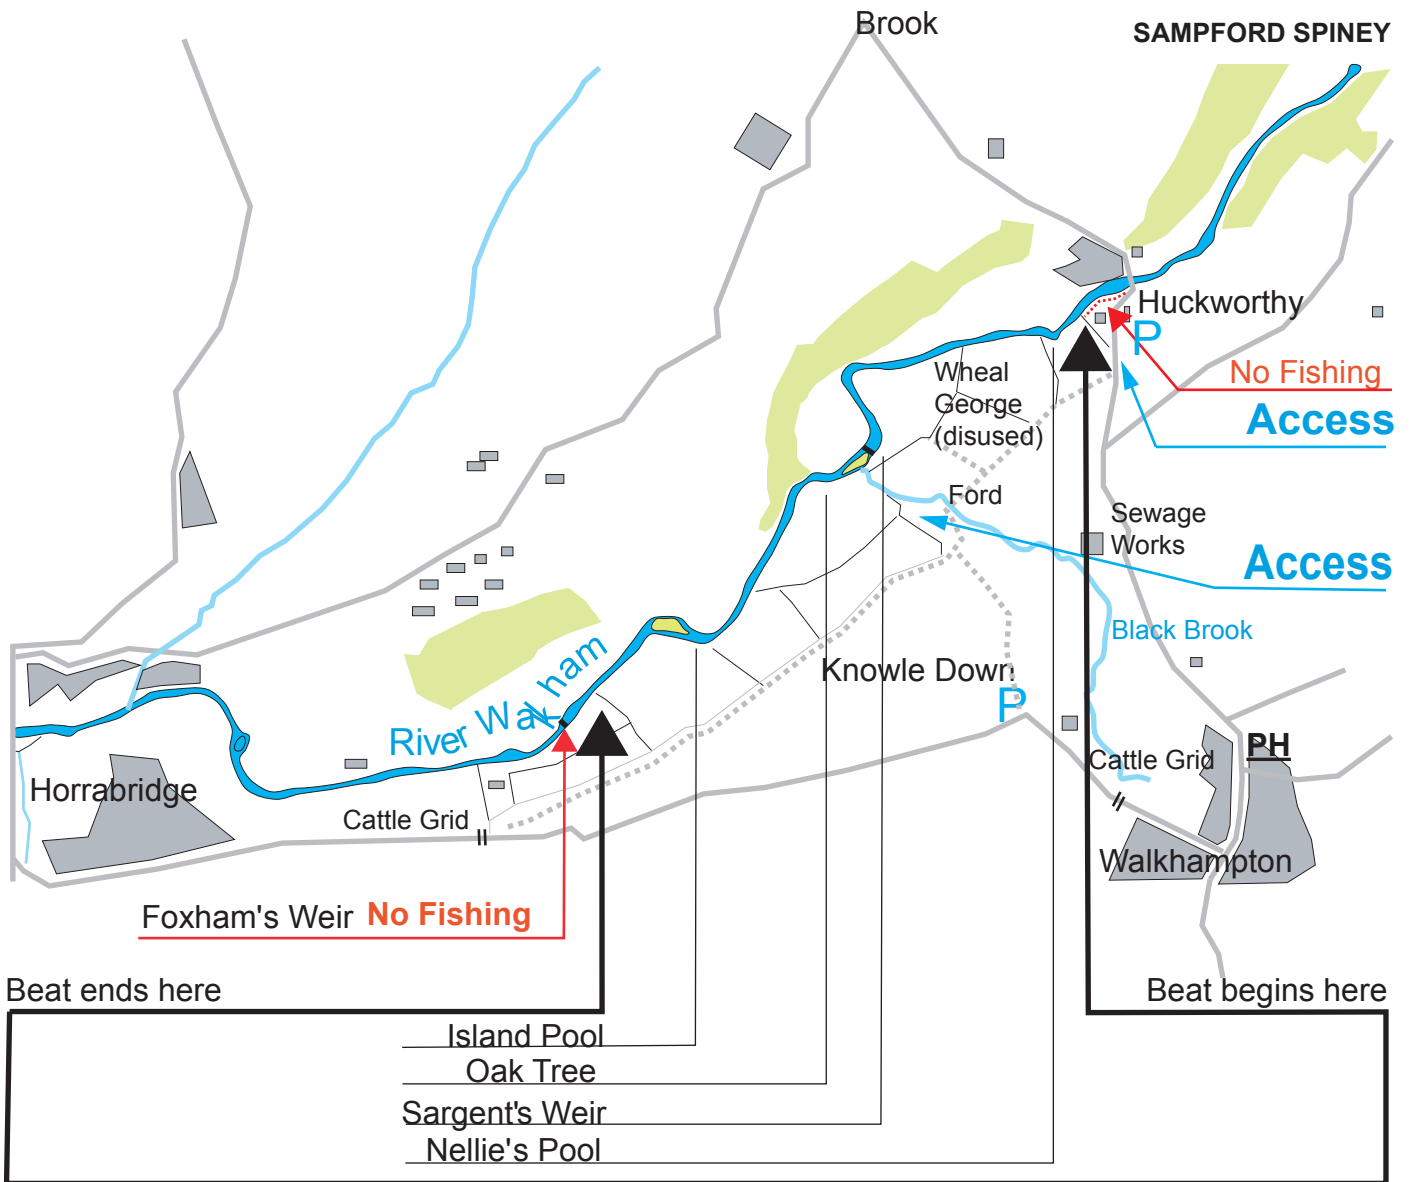

Tavy, Walkham and Plym Fishing Club

River Walkham - Beat 4 Huckworthy - Foxham's 1.1K

R. Mountjoy