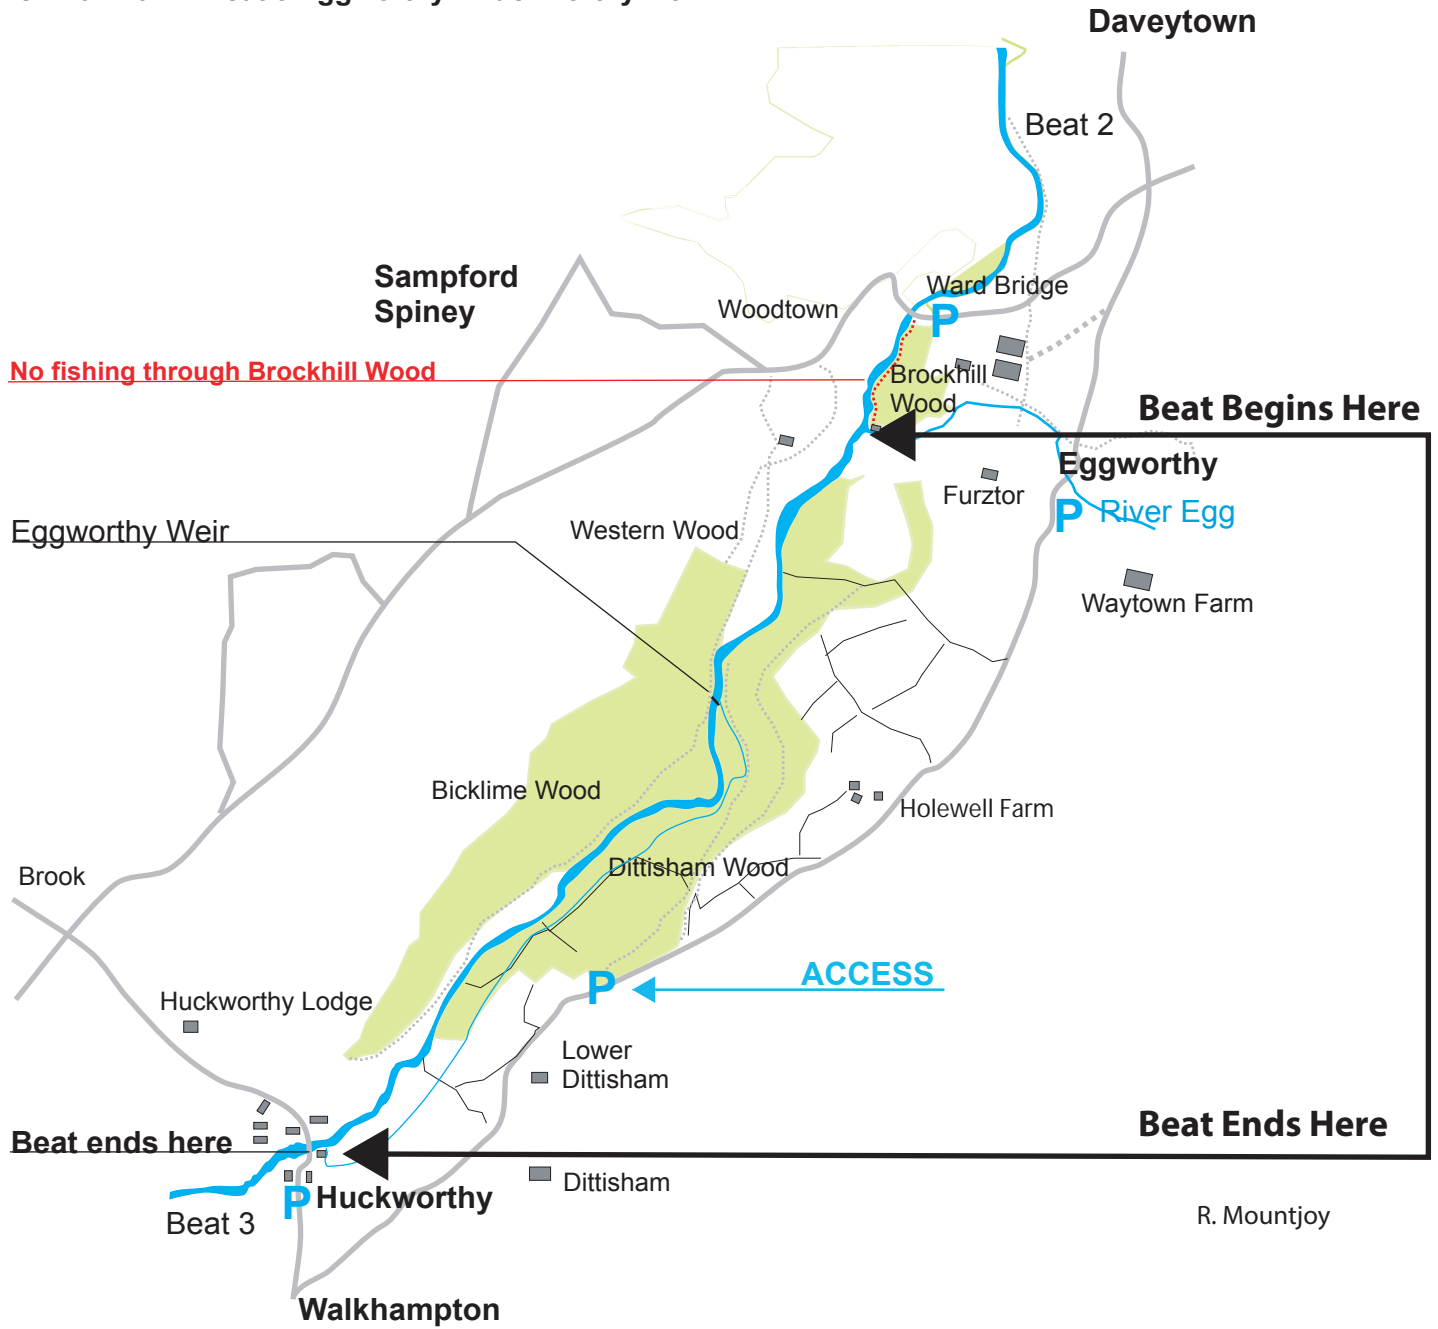

Tavy, Walkham and Plym Fishing Club

River Walkham - Beat 3 Eggworthy - Huckworthy 1.9K

R. Mountjoy